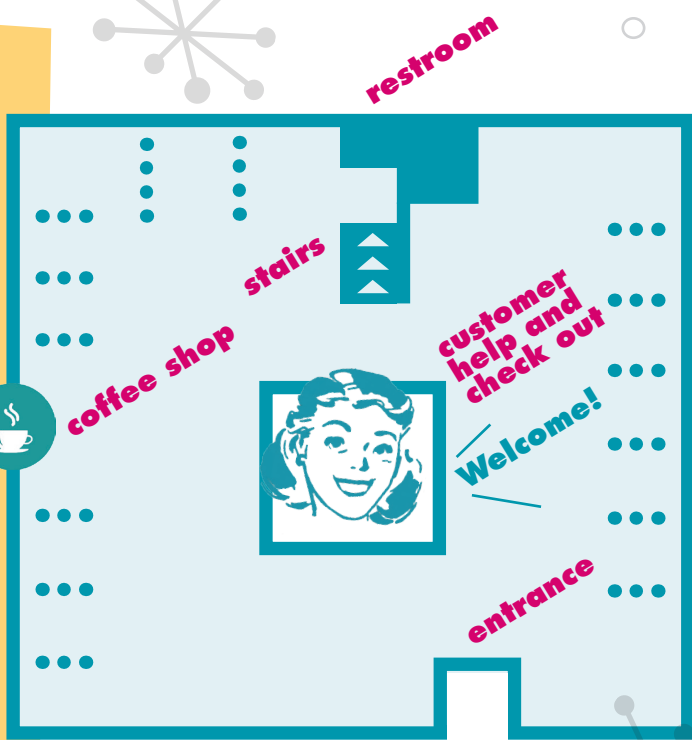

Welcome to our treasure chest!

SANFORD ANTIQUE MALL

118 S. Moore Street
Sanford NC 27330
Open Every Day!
Mon-Sat: 10-5:30 Sun: 1-5
919-775-1969
sanfordantiquemall.com

This treasure map will guide you through the store. Our slew of goods include; North Carolina pottery, art pottery, depression glassware, art, advertising, vintage jewelry & clothing, fine furniture, tools, coins, collectibles, books, vinyl, china, Pyrex, comics, mid-century, man cave and **much, much more. Just ask!** And come back often—we have **new inventory arriving every day.** Happy hunting!

first floor

second floor